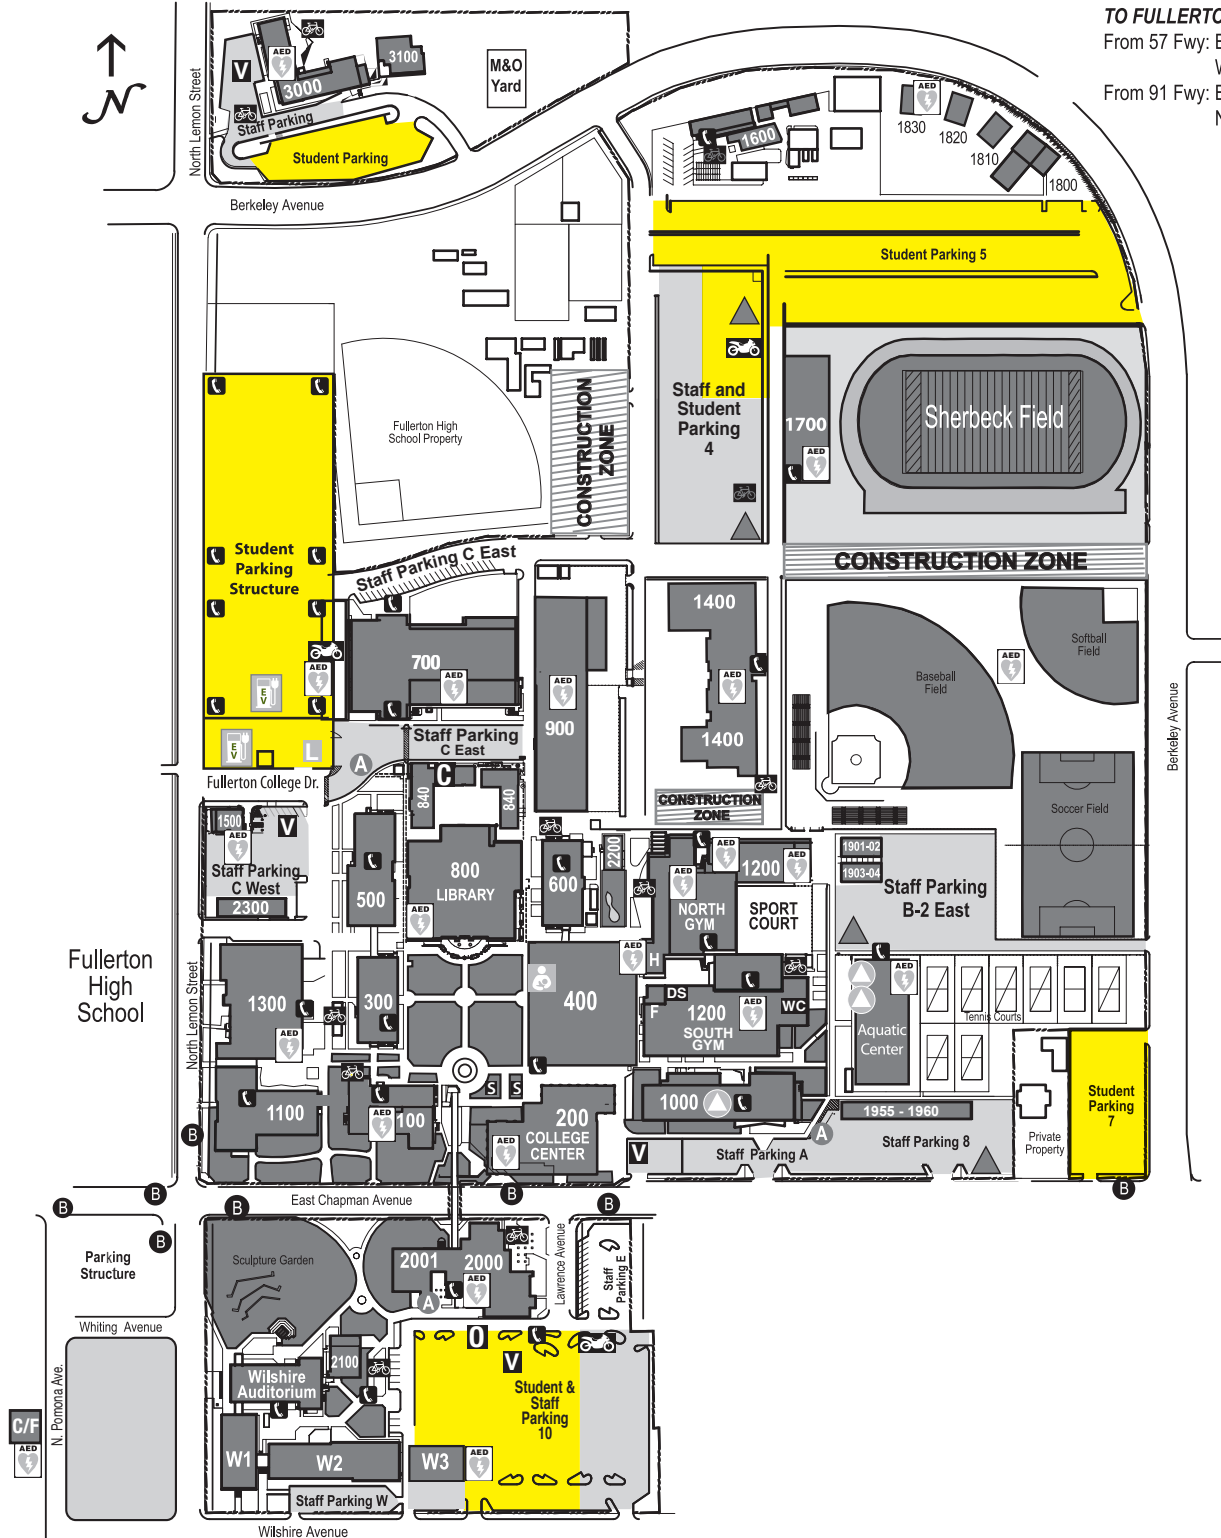

Fullerton College

321 East Chapman Avenue, Fullerton, California 92832-2095 • (714) 992-7000 • www.fullcoll.edu

FALL 2021 PARKING MAP

DIRECTIONS FROM FREEWAYS

TO FULLERTON COLLEGE:

- From 57 Fwy: Exit at Chapman Ave., West to Lemon St.
- From 91 Fwy: Exit at Lemon St., North to Chapman Ave.

O OFF-SITE PARKING SHUTTLE PICKUP & DROP-OFF. OFF-SITE PARKING LOT IS LOCATED AT MARKED LOT NEAR SE CORNER OF CHAPMAN AND RAYMOND